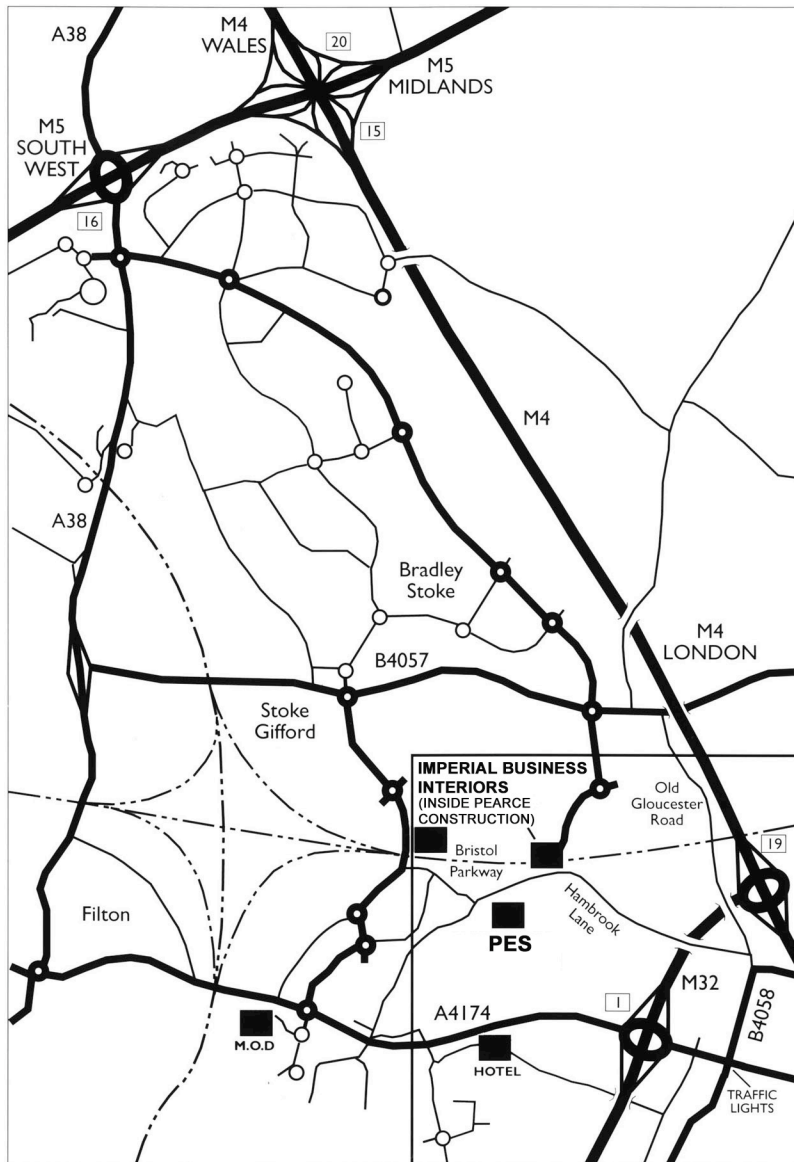

# HOW TO FIND US...

## Travelling from the M4...

1. Leave M4 at Junction 19 onto M32.
2. Leave M32 at Junction 1 (800m from M4).
3. Turn LEFT onto dual carriageway A4174 (Filton Road).
4. 500m to traffic lights. Filter LEFT onto B4058.
5. Take 2nd turning LEFT onto Old Gloucester Road (before sharp right hand bend by the Crown Inn).
6. 20m immediate LEFT into HAMBROOK LANE.
7. Go over motorway, turn into Pearce Construction on your right. Imperial inside main building.

## Travelling from Bristol...

1. Exit M32 at Junction 1.
2. 3rd exit onto dual carriageway A4174
3. Pick up directions from 4 above.

Bristol • Cardiff