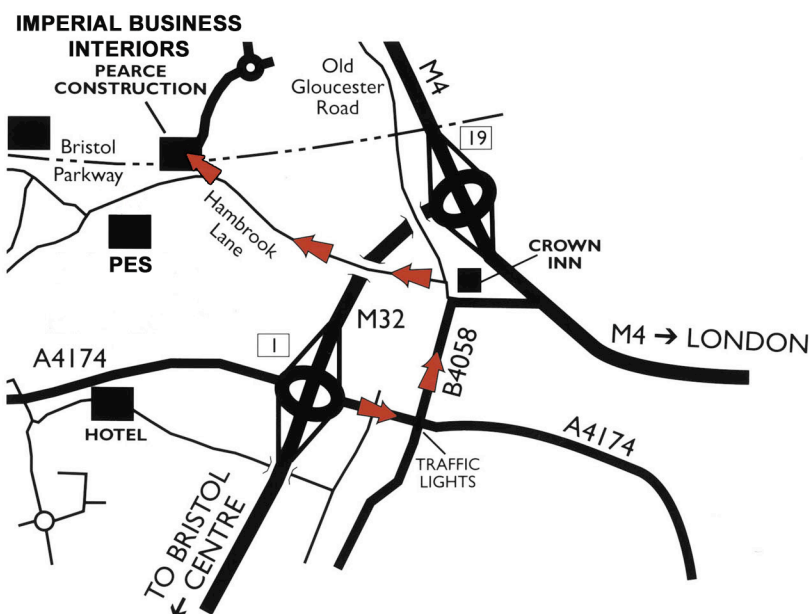

HOW TO FIND US...

Travelling from the M4...

1. Leave M4 at Junction 19 onto M32.
2. Leave M32 at Junction 1 (800m from M4).
3. Turn LEFT onto dual carriageway A4174 (Filton Road).
4. 500m to traffic lights. Filter LEFT onto B4058.
5. Take 2nd turning LEFT onto Old Gloucester Road (before sharp right hand bend by the Crown Inn).
6. 20m immediate LEFT into HAMBROOK LANE.
7. Go over motorway, turn into Pearce Construction on your right. Imperial inside main building.

Travelling from Bristol...

1. Exit M32 at Junction 1.
2. 3rd exit onto dual carriageway A4174
3. Pick up directions from 4 above.

Bristol • Cardiff