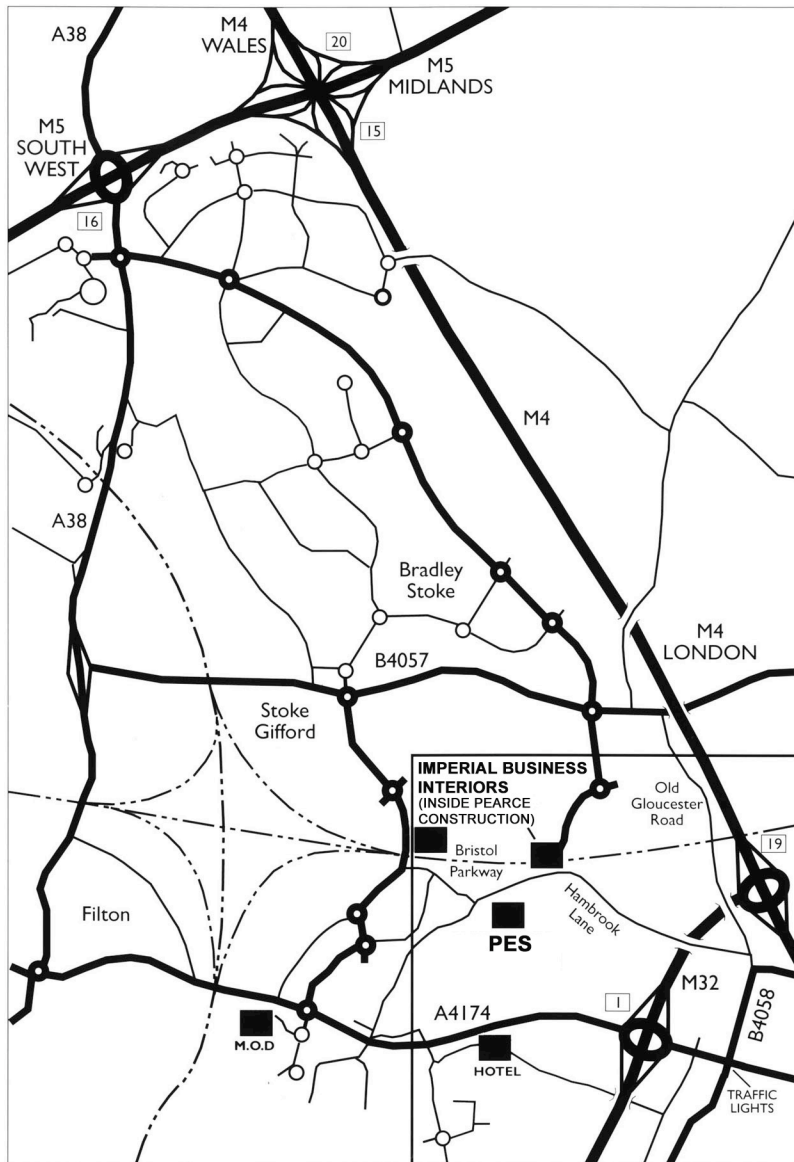

HOW TO FIND US...

Travelling from the M4...

1. Leave M4 at Junction 19 onto M32.
2. Leave M32 at Junction 1 (800m from M4).
3. Turn LEFT onto dual carriageway A4174 (Filton Road).
4. 500m to traffic lights. Filter LEFT onto B4058.
5. Take 2nd turning LEFT onto Old Gloucester Road (before sharp right hand bend by the Crown Inn).
6. 20m immediate LEFT into HAMBROOK LANE.
7. Go over motorway, turn into Pearce Construction on your right. Imperial inside main building.

Travelling from Bristol...

1. Exit M32 at Junction 1.
2. 3rd exit onto dual carriageway A4174
3. Pick up directions from 4 above.

Bristol • Cardiff