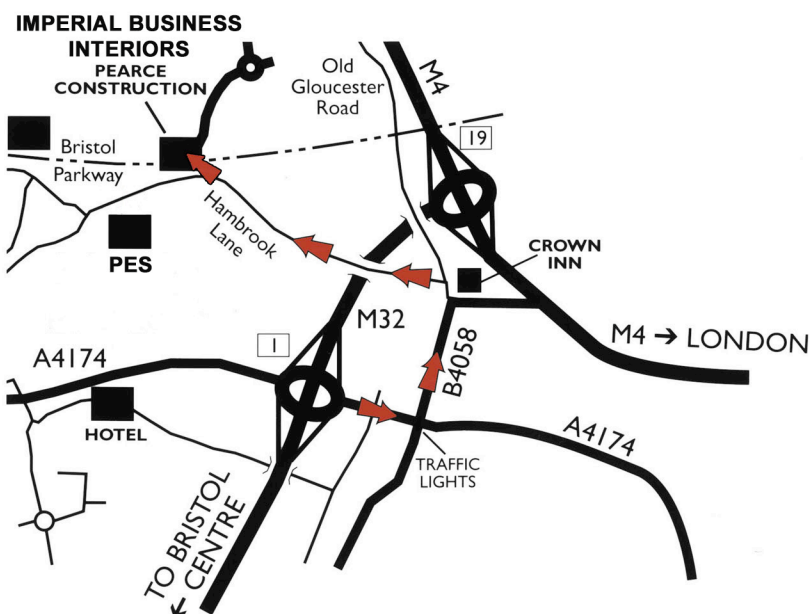

## Travelling from the M4...

1. Leave M4 at Junction 19 onto M32.
2. Leave M32 at Junction 1 (800m from M4).
3. Turn LEFT onto dual carriageway A4174 (Filton Road).
4. 500m to traffic lights. Filter LEFT onto B4058.
5. Take 2nd turning LEFT onto Old Gloucester Road (before sharp right hand bend by the Crown Inn).
6. 20m immediate LEFT into HAMBROOK LANE.
7. Go over motorway, turn into Pearce Construction on your right. Imperial inside main building.

## Travelling from Bristol...

1. Exit M32 at Junction 1.
2. 3rd exit onto dual carriageway A4174
3. Pick up directions from 4 above.

Bristol • Cardiff